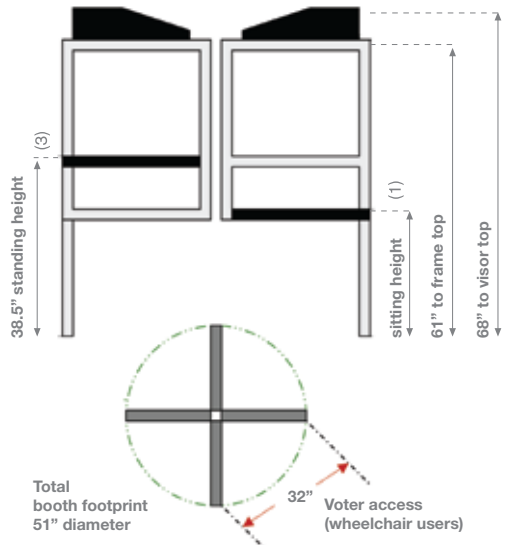

General Specification

- The Franklin Booth is fully compliant with Americans With Disabilities Act (ADA) standards.
- All compartments are accessible on the horizontal plane to voters who use wheelchairs or those who need to sit while marking their ballot.
- One writing table is at a lower level on the vertical plane.
- The booth is a one piece construction with no loose parts so that no tools are required for either assembly or dismantling.
- A telescopic leg assembly locks in place with a no-collapse feature incorporated for the safety of handlers and users.
- Extension visors are standard providing the dual benefit of smallest possible transit package but maximum privacy to users at the precinct.
- All castors are industrial standard furniture, are located on the underside of the shelving area, and are not in contact with the floor when the booth is in service.
- All Franklin Booths are delivered in reusable 3ply corrugated packaging.
- The booths fold up to a minimum footprint and are secured for transit with an industrial strap and buckle assembly.
- The booth is available with optional curtain kit, booth lights and Totem display for public notices.
- A fuller and more detailed specification is available on request.

US Patent App. No.11/716,913
Canadian Patent App. No.2,581,551
UK Patent App. No.0704727.7

Pack-up-and-go size

Size: 38.5" x 24.2" x 9.5"
Gross Weight: 48.1 lb
Net Weight: 42.09 lb

Totem:
European Patent No. 1395971
18th November 2004

Box of four lights:
12" x 9.05" x 2.95"

These battery operated lights can be easily attached to the booth for increased illumination.

This light set fits in the V4 booth carton for transportation to and from the polling station.